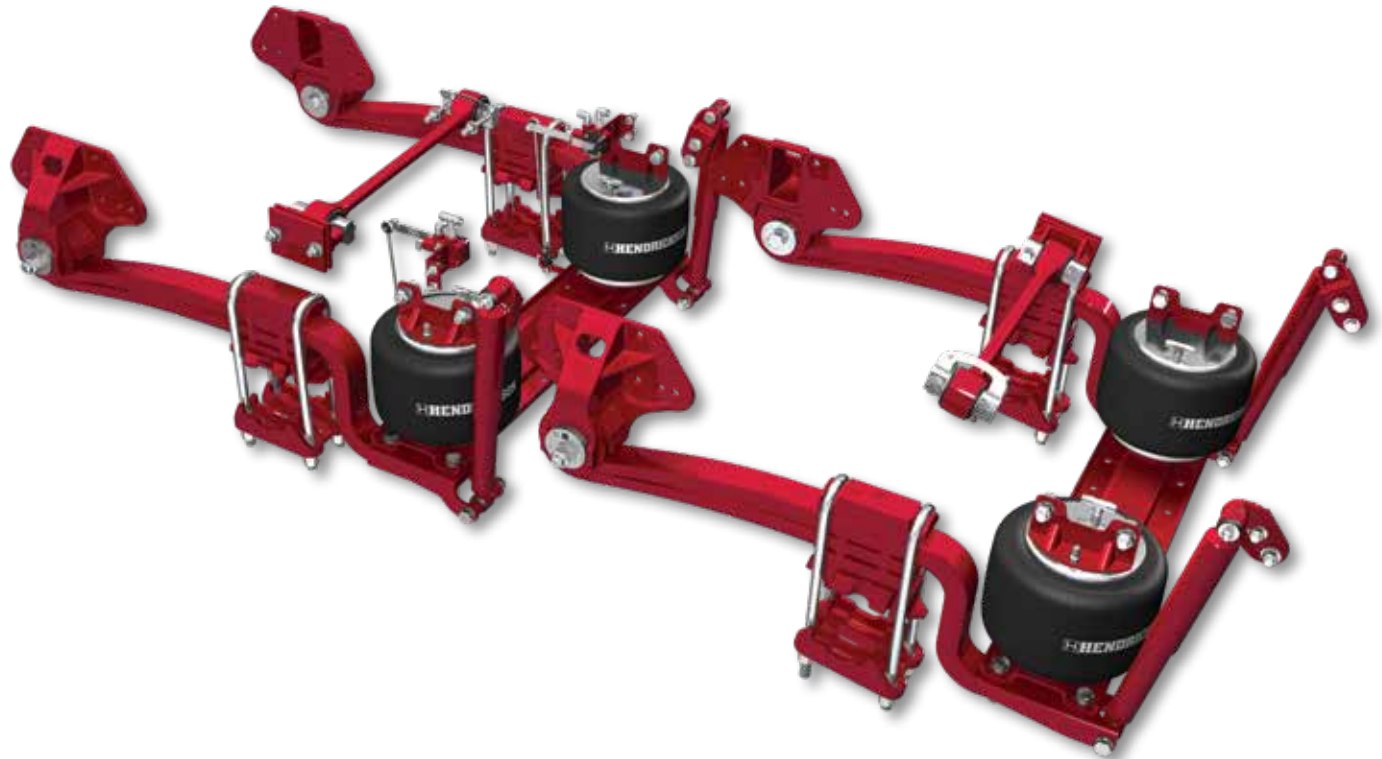

H COMFORT AIR® Vocational rear air suspension for Hino XL Series

- Outstanding ride
- Improved handling
- Reduced maintenance

To learn more about COMFORT AIR,
call 855.743.3733 or visit
www.hendrickson-intl.com

H HENDRICKSON
The World Rides On Us®