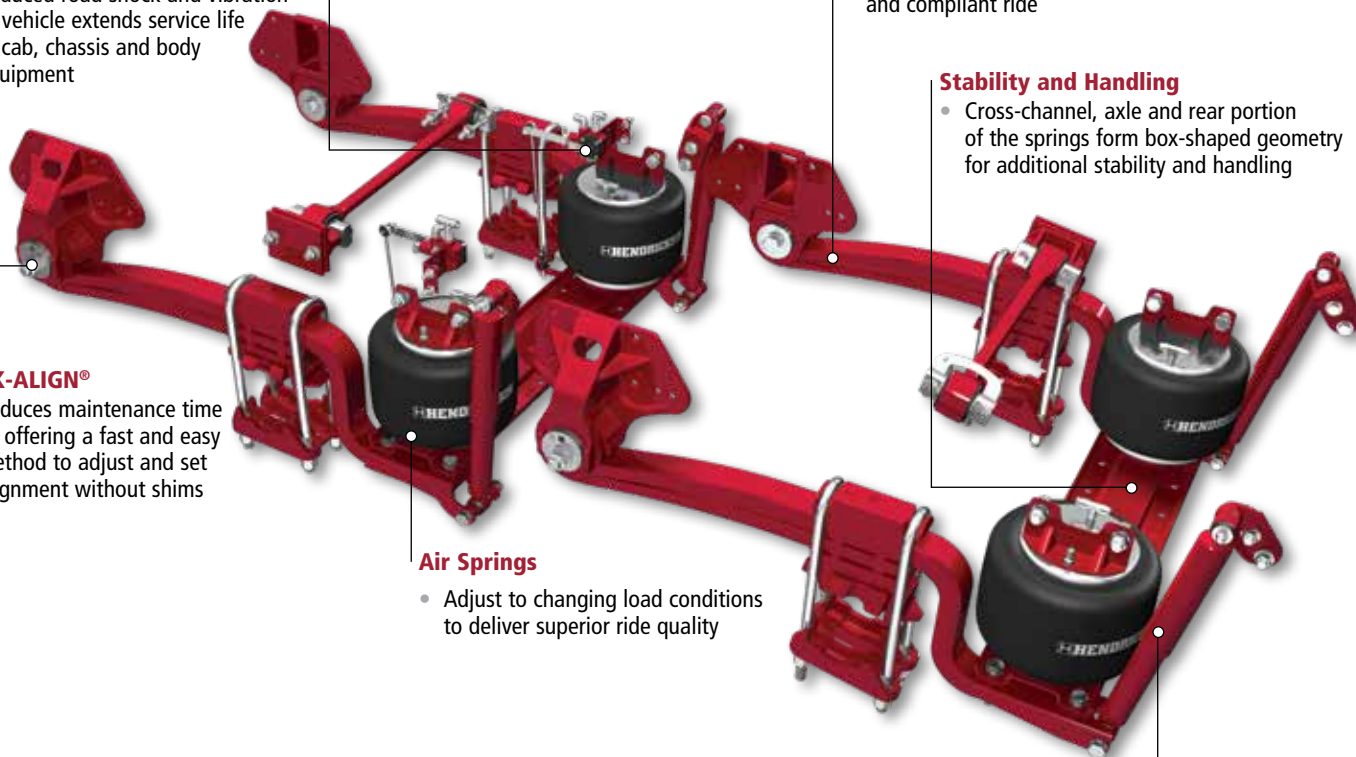

Height Control Valve

- Fast acting HCV maintain precise ride height control through changing road surfaces, loads and driving conditions

Superior Ride

- Extended-length main support member generates lower spring rate for optimized roll stiffness, providing a more comfortable and compliant ride

Stability and Handling

- Cross-channel, axle and rear portion of the springs form box-shaped geometry for additional stability and handling

QUIK-ALIGN®

- Reduces maintenance time by offering a fast and easy method to adjust and set alignment without shims

Air Springs

- Adjust to changing load conditions to deliver superior ride quality

Shock Absorber

- Tuned for optimum damping characteristics to provide maximum driving comfort

Actual product performance may vary depending upon vehicle configuration, operation, service and other factors.