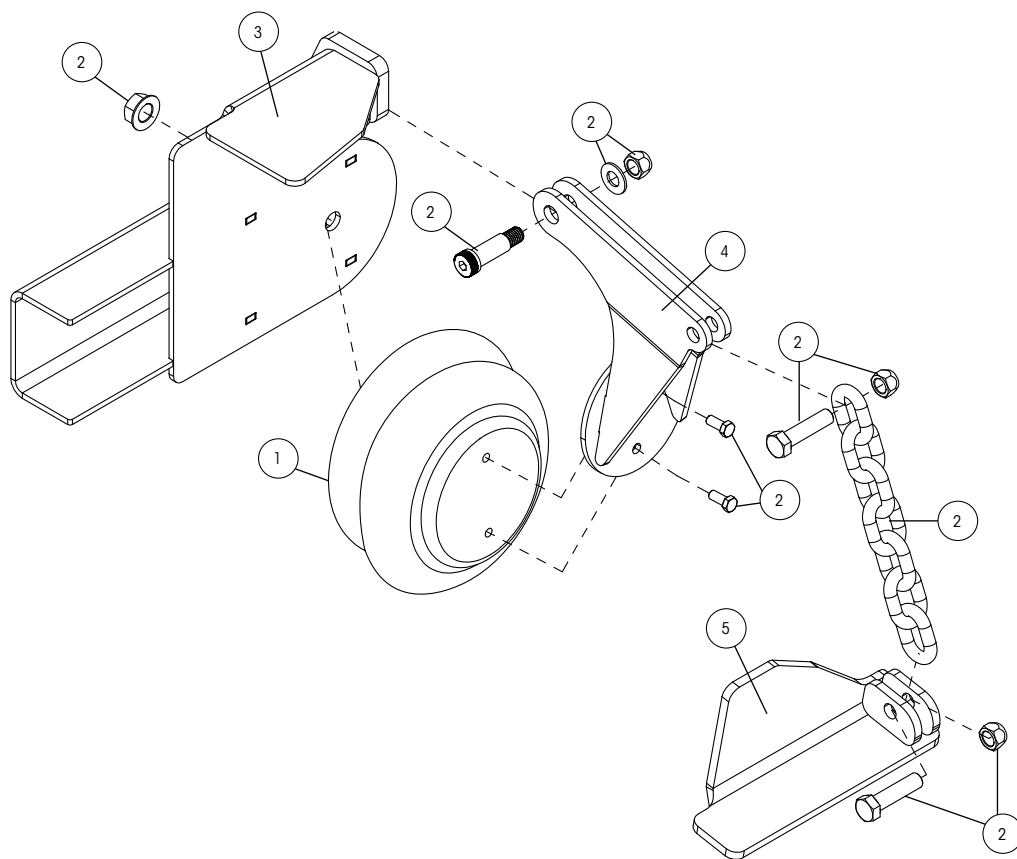

ITEM	DESCRIPTION	PART NO.	QTY	NOTE
1	AIR SPRING	S-23114	2	
2	LIFT ASSEMBLY BOLT AND CHAIN KIT	A-31934-1	1	Contains 2 sets of chains and hardware
3	FRAME BRACKET LIFT SUPPORT	B-31918-1	1	
		B-31918-2	1	
4	ARM LIFT SUPPORT	C-31399	2	
5	FRONT BRACKET LIFT SUPPORT	C-31915-1	1	
		C-31915-2	1	

Actual product performance may vary depending upon vehicle configuration, operation, service and other factors.

All applications must comply with applicable Hendrickson specifications and must be approved by the respective vehicle manufacturer with the vehicle in its original, as-built configuration. Contact Hendrickson for additional details regarding specifications, applications, capacities, and operation, service and maintenance instructions.

Call Hendrickson at **330.489.0045** or **866.RIDEAIR (743.3247)** for additional information.

www.hendrickson-intl.com

TRAILER COMMERCIAL VEHICLE SYSTEMS

2070 Industrial Place SE
Canton, OH 44707-2641 USA
866.RIDEAIR (743.3247)
330.489.0045 • Fax 800.696.4416

Hendrickson Canada

250 Chrysler Drive, Unit #3
Brampton, ON Canada L6S 6B6
800.668.5360
905.789.1030 • Fax 905.789.1033

Hendrickson Mexicana

Circuito El Marqués Sur #29
Parque Industrial El Marqués
Pob. El Colorado, Municipio El Marqués,
Querétaro, México C.P. 76246
+52 (442) 296.3600 • Fax +52 (442) 296.3601

L1327 12-20

Printed in United States of America