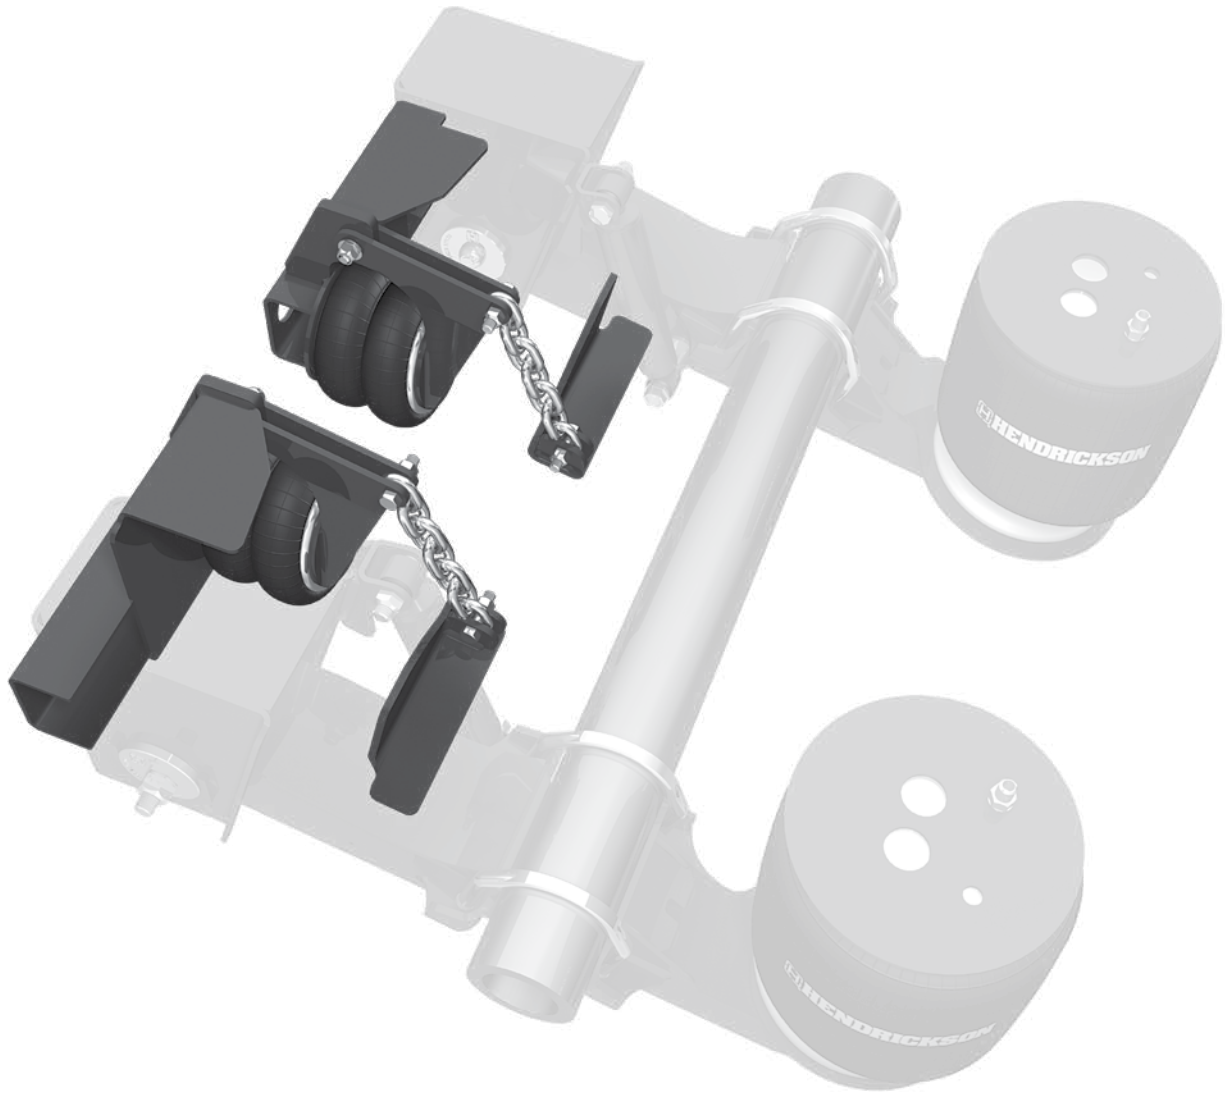

H PARTS LIST

SBL® SIDE BEAM LIFT™

LIT NO: L1327

DATE: December 2020

ITEM	DESCRIPTION	PART NO.	QTY	NOTE
1	AIR SPRING	S-23114	2	
2	LIFT ASSEMBLY BOLT AND CHAIN KIT	A-31934-1	1	Contains 2 sets of chains and hardware
3	FRAME BRACKET LIFT SUPPORT	B-31918-1	1	
		B-31918-2	1	
4	ARM LIFT SUPPORT	C-31399	2	
5	FRONT BRACKET LIFT SUPPORT	C-31915-1	1	
		C-31915-2	1	