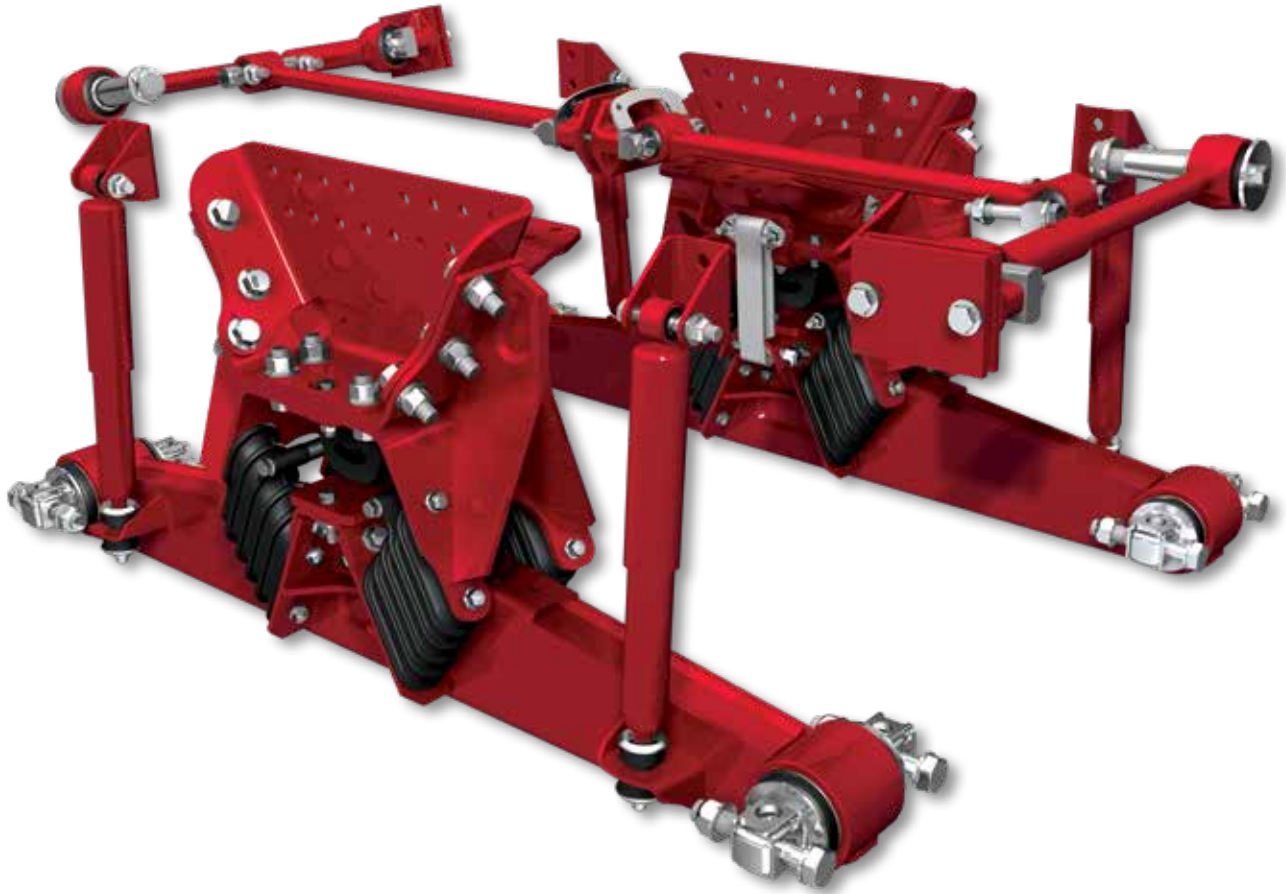

HAULMAAX[®]

Heavy-duty rear rubber suspension
for Hino XL Series

- MAAximize durability
- MAAximize stability
- MAAximize uptime

To learn more about HAULMAAX,
call 855.743.3733 or visit
www.hendrickson-intl.com