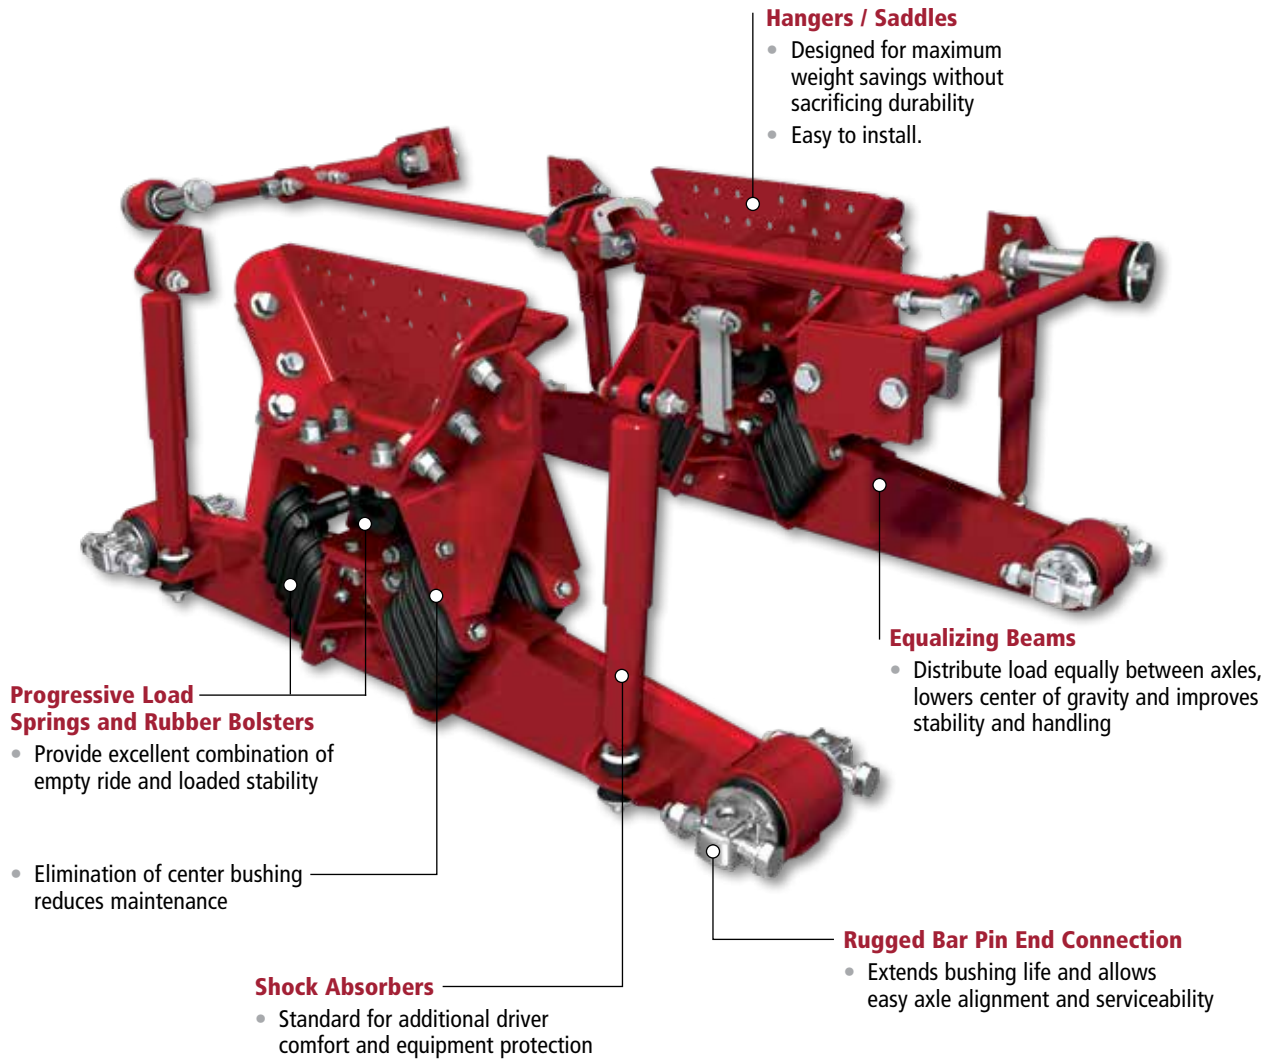

HAULMAAX[®]

Heavy-duty rear rubber suspension
for Hino XL Series

- MAAximize durability
- MAAximize stability
- MAAximize uptime

To learn more about HAULMAAX,
call 855.743.3733 or visit
www.hendrickson-intl.com

HENDRICKSON
The World Rides On Us[®]

HAULMAAX® for Hino XL Series

Call your Hino truck dealer or Hendrickson at **630.910.2800** or **855.RIDERED (743.3733)** for additional information.

www.hendrickson-intl.com