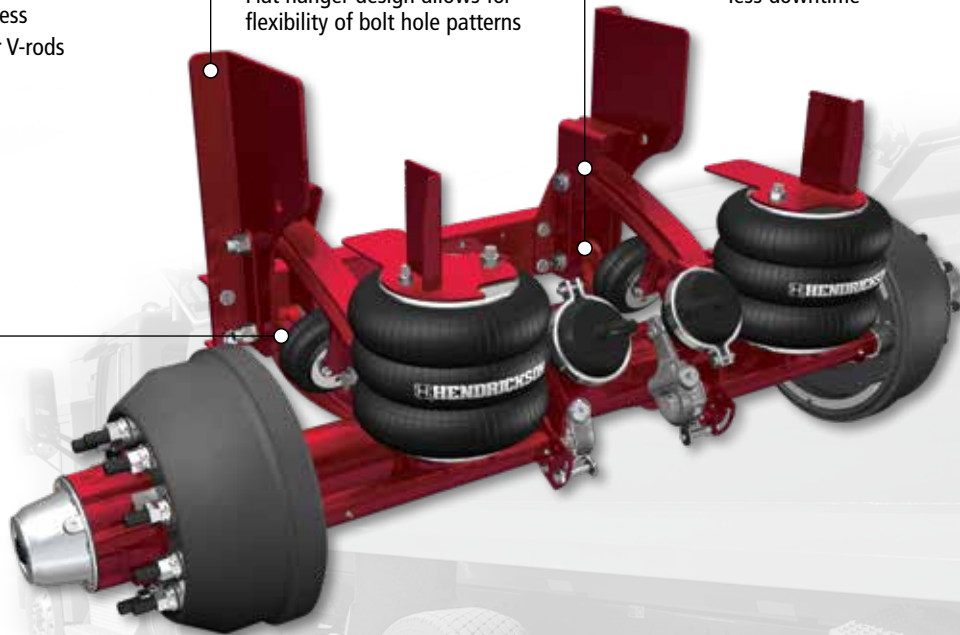

COMPOSILITE® EXF-SD 13.5K Super Dump Tag NON-STEER Model

Inset Lower Beams

- Optimized lateral stiffness
- Eliminates the need for V-rods

Weld-Free Hanger Design

- No welding on side rail hangers minimizes stress risers to prolong product life
- Flat hanger design allows for flexibility of bolt hole patterns

Zero-Torsion Rubber Bushings

- Provide increased durability and bushing life
- Longer bushing life promotes less downtime

Secondary Bump Stop

- Under extreme axle loading, the EX design for both steer and non-steer models incorporates a secondary mechanical bump stop (figure B) that transmits any additional loading into the axle seat - to further protect the beam from potential damage.

New Product Enhancements

- Inset lower beams improve lateral stability
- Longer life zero-torsion rubber bushings
- Comes with 68.5 in. axle track length
- Extended bump stops added for extreme axle loading conditions
- Improved durability allows for increased structural warranty coverage on this EX brand*
- Has 7/8 in. pivot bolts - with the geometry of the suspension design divides longitudinal loads

*Call Hendrickson for complete warranty terms, conditions and limitations.

Actual product performance may vary depending upon vehicle configuration, operation, service and other factors.

All applications must comply with applicable Hendrickson specifications and must be approved by the respective vehicle manufacturer with the vehicle in its original, as-built configuration. Contact Hendrickson for additional details regarding specifications, applications, capacities, and operation, service and maintenance instructions.

Call Hendrickson at **800.660.2829** or **800.668.5360** in Canada for additional information.

www.hendrickson-intl.com

**SPECIALTY PRODUCTS -
AUXILIARY AXLE SYSTEMS**
277 North High Street
Hebron, OH 43025 USA
800.660.2829
740.929.5600 • Fax 740.929.5601

Hendrickson Canada
250 Chrysler Drive, Unit #3
Brampton, ON Canada L6S 6B6
800.668.5360
905.789.1030 • Fax 905.789.1033

H839 01-20

Printed in United States of America