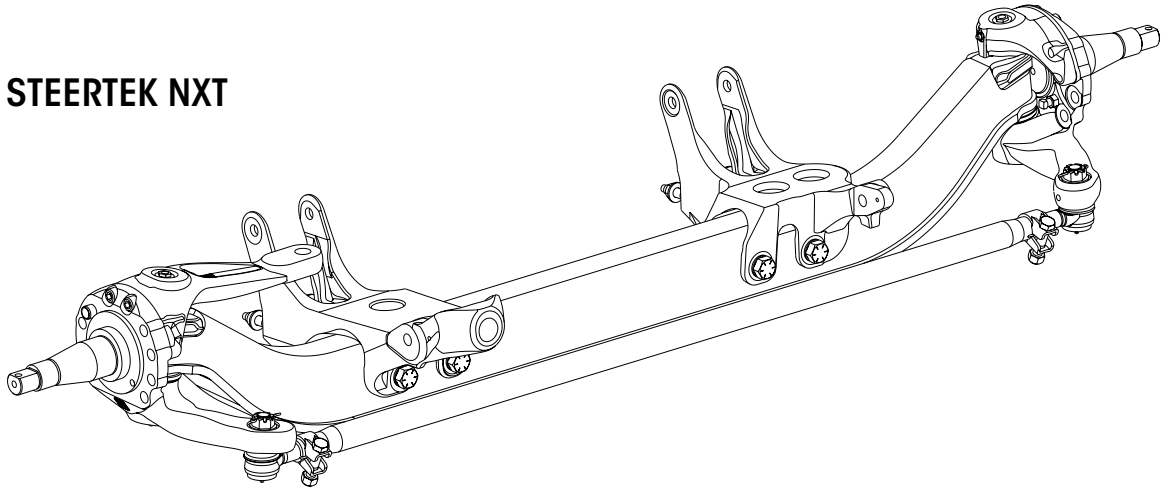

PARTS LIST

STEERTEK NXT / STEERTEK for
International Truck MaxxPower™
Front Air Suspension

LIT NO: SP-215

DATE: January 2017

REVISION: E

STEERTEK NXT

STEERTEK

Vehicles built with STEERTEK NXT Axle AFTER December 2012

KEY NO.	PART NO.	DESCRIPTION	VEHICLE QTY.
		STEERTEK NXT Axle Assembly, Includes Key Nos. 1-26, <i>See chart below</i>	1
1	68906-001	**Axle & Bracket Assembly	1
2		LH Lower Steering Knuckle Assembly, <i>See chart below</i>	1
3		RH Lower Steering Knuckle Assembly, <i>See chart below</i>	1
4		LH Upper Steering Knuckle Assembly, <i>See chart below</i>	1
5		RH Upper Steering Knuckle Assembly, <i>See chart below</i>	1
	60961-630	Kingpin Bushing and Roller Thrust Bearing Service Kit, One Side, Includes Key Nos. 6-12 and Loctite	2
6	33117-000	Grease Fitting	2
7	68687-003	Grease Cap Assembly, Upper	2
8	68687-002	Grease Cap Assembly, Lower	2
9	78320-001	Kingpin Bushing, <i>Replaces 58909-001</i>	4
10	64256-000	Roller Thrust Bearing	2
11	68731-000	Kingpin Seal	4
12	60236-001	5/8"-11 UNC Socket Head Cap Screw	4
Not Shown	60937-000	Loctite® (Red) Compound Tube	1
	60961-069	Stop Bolt Service Kit, One Side, Includes Key Nos. 13-14	