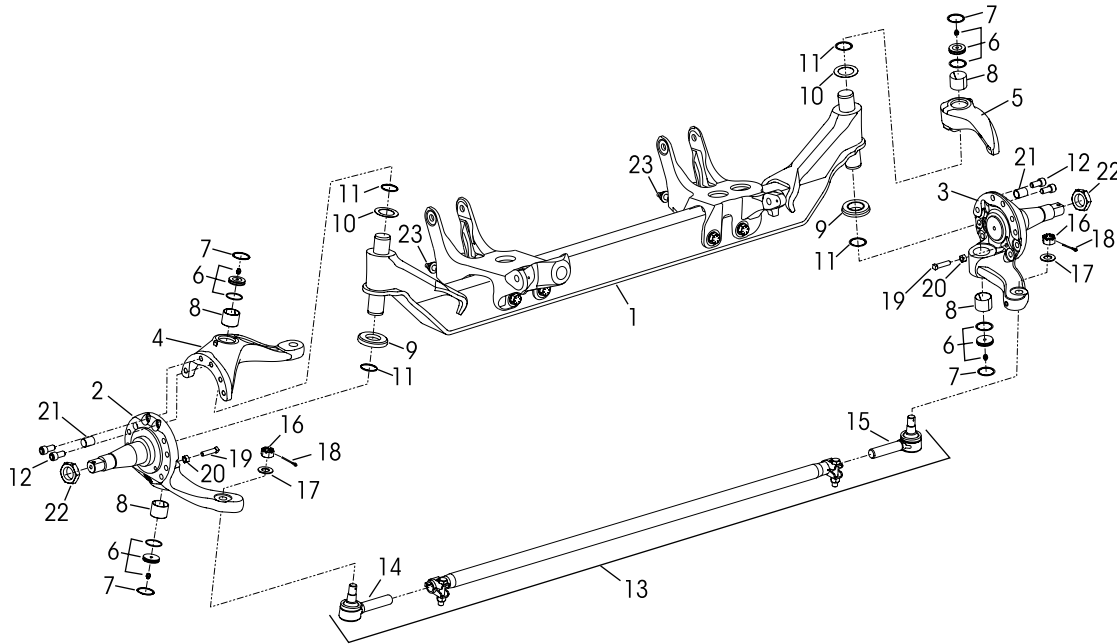

Vehicles built with STEERTEK Axle PRIOR to December 2012

KEY NO.	PART NO.	DESCRIPTION	VEHICLE QTY.	KEY NO.	PART NO.	DESCRIPTION	VEHICLE QTY.
1	66906-002	***Axle & Kingpin Assembly with Axle Brackets 12K, 4.25 Drop, 70.9 KPI, <i>Replaces 66906-001</i>	1	13		Tie Rod Assembly 12K, 4.25 Drop, 70.9 KPI, 8.35" Ride Ht., Includes Key Nos. 14-16	1
2	58900-075	LH Lower Steering Knuckle Assembly Below 200" Wheel Base	1	76877-001		Below 200" Wheel Base, <i>Replaces 60239-001</i>	
	58900-073	Above 200" Wheel Base		76877-002		Above 200" Wheel Base, <i>Replaces 60239-002</i>	
3	58900-076	RH Lower Steering Knuckle Assembly Below 200" Wheel Base	1	60961-734		Tie Rod End Service Kit, Axle Set, Includes Kit Nos. 60961-736 & 60961-741	
	58900-074	Above 200" Wheel Base		60961-736		LH Tie Rod End Service Kit, Includes Key Nos. 14, 16-18	
4	60903-042	LH Upper Steering Knuckle Assembly ProStar Vehicles	1	60961-741		RH Tie Rod End Service Kit, Includes Key Nos. 15-18	
	60903-056	LoneStar Vehicles		14	70995-001	LH Tie Rod End, <i>Replaces 64000-001</i>	1
5	60904-034	RH Upper Steering Knuckle Assembly	1	15	70995-002	RH Tie Rod End, <i>Replaces 64000-002</i>	1
	60961-039	Kingpin Bushing w/Roller Thrust Bearing Service Kit, One Side, Includes Key Nos. 6-12, Loctite		16		*7/8" Castle Nut	2
	60961-042	Roller Thrust Bearing Service Kit, Includes Key Nos. 9-12, Loctite		17	22962-007	7/8" Flat Washer	2
6	59156-000	Grease Cap Assembly	4	18	17800-004	Tie Rod Nut Cotter Pin	2
7	58937-000	Retaining Ring	4	60961-069		Stop Bolt Service Kit, One Side, Includes Key Nos. 19-20	
8	78320-000	Kingpin Bushing, <i>Replaces 58909-000</i>	4	19	60238-001	1/2"-13 UNC Square Head Bolt	2
9	64256-000	Roller Thrust Bearing	2	20	60240-000	1/2"-13 UNC Hex Jam Nut	2
10	60259-002	Kingpin Shim 0.047"	2	21	64246-000	ABS Sensor Sleeve	2
Not Shown	60259-001	Kingpin Shim 0.005" (if needed for service)		22	64578-000	1 1/2"-12 UNF Inner Wheel Bearing Adjusting Nut	2
11	58910-001	Kingpin Seal, <i>Replaces 58910-000</i>	4	23	69921-014	Stabilizer Connection Aftermarket Service Kit, One Side Includes 5/8" Studs, Washers and Locknuts	
12	60236-001	5/8"-11 UNC Socket Head Cap Screw	4				
Not Shown	60937-000	Loctite (Red) Compound Tube	1				

NOTE: * Item included in assembly only, part not sold separately.

** Axle spring seats come assembled with the axle beam and are not serviceable.

*** New air springs will be required when replacing the axle assembly, use International Truck's new air spring Part No. 3627997C2 (replaces Part No. 362797C1).