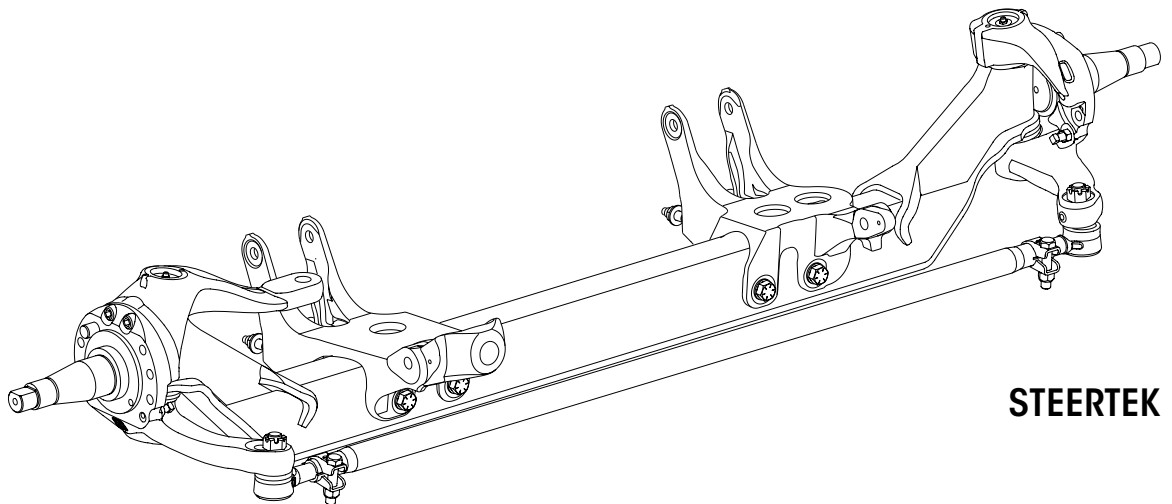

PARTS LIST

STEERTEK NXT / STEERTEK for
International Truck MaxxPower™
Front Air Suspension

LIT NO: SP-215

DATE: January 2017

REVISION: E

STEERTEK NXT

STEERTEK

Vehicles built with STEERTEK NXT Axle AFTER December 2012

KEY NO.	PART NO.	DESCRIPTION	VEHICLE QTY.
13	60238-001	1/2"-13 UNC Square Head Bolt	2
14	60240-000	1/2"-13 UNC Hex Jam Nut	2
15		Tie Rod Assembly, Includes Key Nos. 16-18 <i>See chart below</i>	1
	60961-734	Tie Rod End Service Kit, Axle Set, Includes Kit Nos. 60961-736 & 60961-741	
	60961-736	LH Tie Rod End Service Kit, Includes Key Nos. 16, 18-20	
	60961-741	RH Tie Rod End Service Kit, Includes Key Nos. 17-20	
16	70995-001	LH Tie Rod End	1
17	70995-002	RH Tie Rod End	1
18		*7/8" Castle Nut	2
19	22962-007	7/8" Flat Washer	2
20	17800-004	Tie Rod Nut Cotter Pin	2
21	64246-000	ABS Sensor Sleeve	2
22	64578-000	1 1/2"-12 UNF Inner Wheel Bearing Adjusting Nut	2
23	50764-018	3/4"-10 UNC-2A Hex Bolt	4
24	22962-044	3/4" Flat Washer	8
25	68596-000	3/4"-10 UNC-2B Nut	4
26	69921-014	Stabilizer Connection Aftermarket Service Kit, One Side Includes 3/4" Studs, Washers and Locknuts	