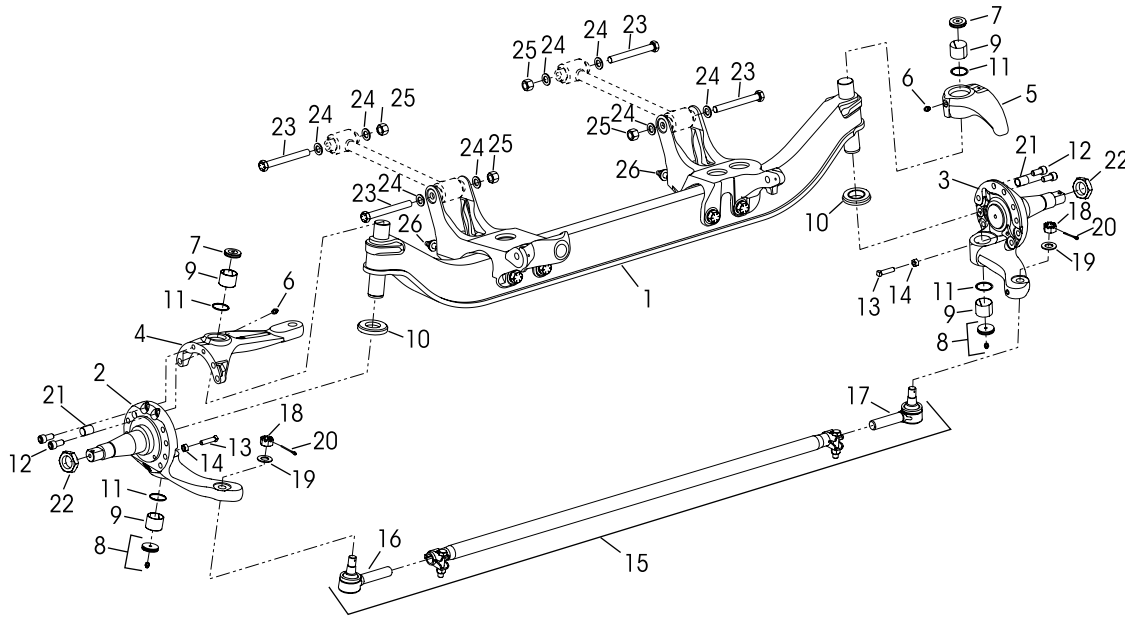

KEY NO.	PART NO.	DESCRIPTION	VEHICLE QTY.
		STEERTEK NXT Axle Assembly, Includes Key Nos. 1-26, <i>See chart below</i>	1
1	68906-001	**Axle & Bracket Assembly	1
2		LH Lower Steering Knuckle Assembly, <i>See chart below</i>	1
3		RH Lower Steering Knuckle Assembly, <i>See chart below</i>	1
4		LH Upper Steering Knuckle Assembly, <i>See chart below</i>	1
5		RH Upper Steering Knuckle Assembly, <i>See chart below</i>	1
	60961-630	Kingpin Bushing and Roller Thrust Bearing Service Kit, One Side, Includes Key Nos. 6-12 and Loctite	2
6	33117-000	Grease Fitting	2
7	68687-003	Grease Cap Assembly, Upper	2
8	68687-002	Grease Cap Assembly, Lower	2
9	78320-001	Kingpin Bushing, <i>Replaces 58909-001</i>	4
10	64256-000	Roller Thrust Bearing	2
11	68731-000	Kingpin Seal	4
12	60236-001	5/8"-11 UNC Socket Head Cap Screw	4
Not Shown	60937-000	Loctite® (Red) Compound Tube	1
	60961-069	Stop Bolt Service Kit, One Side, Includes Key Nos. 13-14	

KEY NO.	PART NO.	DESCRIPTION	VEHICLE QTY.
13	60238-001	1/2"-13 UNC Square Head Bolt	2
14	60240-000	1/2"-13 UNC Hex Jam Nut	2
15		Tie Rod Assembly, Includes Key Nos. 16-18 <i>See chart below</i>	1
	60961-734	Tie Rod End Service Kit, Axle Set, Includes Kit Nos. 60961-736 & 60961-741	
	60961-736	LH Tie Rod End Service Kit, Includes Key Nos. 16, 18-20	
	60961-741	RH Tie Rod End Service Kit, Includes Key Nos. 17-20	
16	70995-001	LH Tie Rod End	1
17	70995-002	RH Tie Rod End	1
18		*7/8" Castle Nut	2
19	22962-007	7/8" Flat Washer	2
20	17800-004	Tie Rod Nut Cotter Pin	2
21	64246-000	ABS Sensor Sleeve	2
22	64578-000	1 1/2"-12 UNF Inner Wheel Bearing Adjusting Nut	2
23	50764-018	3/4"-10 UNC-2A Hex Bolt	4
24	22962-044	3/4" Flat Washer	8
25	68596-000	3/4"-10 UNC-2B Nut	4
26	69921-014	Stabilizer Connection Aftermarket Service Kit, One Side Includes 3/4" Studs, Washers and Locknuts	