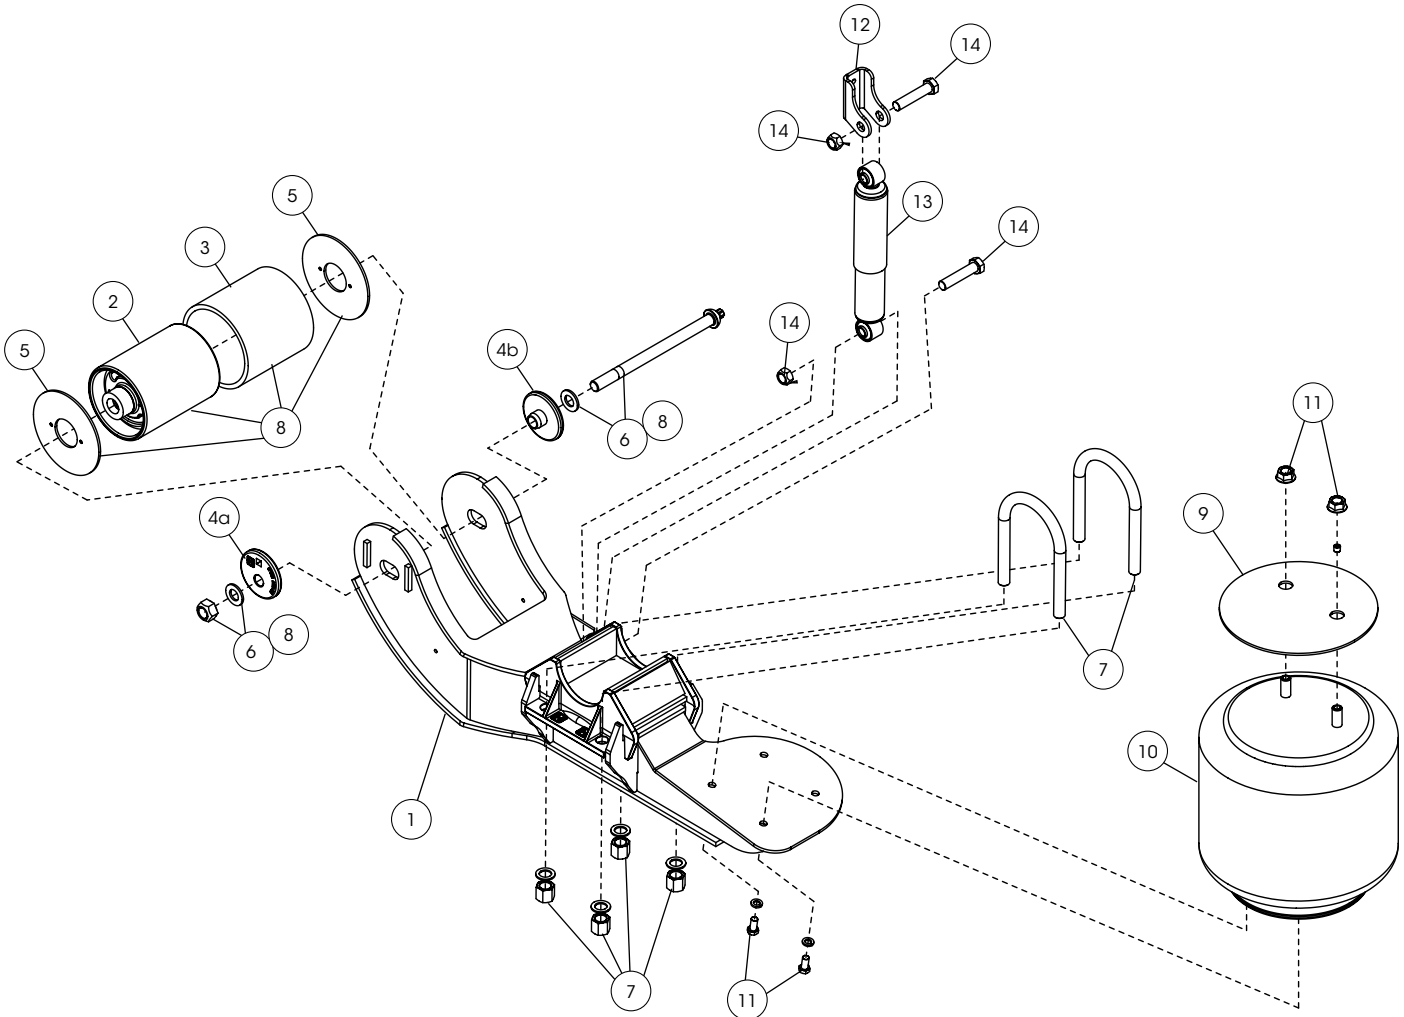

H PARTS LIST

HT™ SERIES HT300YB SUSPENSIONS

LIT NO: L1271

DATE: September 2020 REVISION: A

HT300YB PARTS LIST

Picture shown may not resemble all models.

HT300YB

HT300YB PARTS LIST

ITEM	DESCRIPTION	PART NO.	QTY.	NOTE
1	BEAM ASSEMBLY			
	Standard, roadside, QUIK-ALIGN®	S-31377-3	1	
	Standard, curbside, QUIK-ALIGN	S-31377-4	1	
2	BUSHING ASSEMBLY	S-30862	2	
3	TUBE SLEEVE	S-7342	2	
4	ALIGNMENT COLLAR			
4a	Eccentric washer, QUIK-ALIGN	S-20925	2	Bolt hole is offset from center of collar
4b	Concentric washer, QUIK-ALIGN	S-20924	2	Pivot bolt hole is center of collar
5	BUSHING TUBE SPACER	S-21099	4	
6	QUIK-ALIGN PIVOT BOLT KIT	S-25948	2	Includes shear-type bolt, nut & washers
7	U-BOLT KIT, RD	S-3650/4	4	
8	TRI-FUNCTIONAL® II BUSHING KIT	S-26000	2	Includes bushing assembly, bushing tube spacers, bolt & nut
9	AIR SPRING PLATE			
	HT300YB.XXXX	S-23294	2	
	HT300YB-XX-XXX	A-24966	2	
10	AIR SPRING			
	HT300YB.XXXX	S-25319	2	
	HT300YB-XX-XXX	S-3830	2	
11	AIR SPRING BOLT KIT			
	HT300YB.XXXX	S-25339/2	2	
	HT300YB-XX-XXX	S-1981/2	2	
12	UPPER SHOCK CLEVIS			
	HT300YB.XXXX	S-20113	2	
	HT300YB-XX-XXX	S-2592	2	
13	SHOCK ABSORBER	S-20002	2	
14	SHOCK BOLT KIT	S-2157/2	2	
15	LOWER SHOCK CLEVIS (Not Shown)			
	Standard, roadside	S-20145-1	1	
	Standard, curbside	S-20145-2	1	
16	SHOCK STRAP KIT (Not Shown)			
	For A-20002 shock absorber	S-14587-1	1	

NOTE: US/YB can be identified by Dual Combo Stud A/S & YB "dot number" YB.XXX

NOTE: UB/YB only consists of two part numbers HT300YB-7.5-001 or HT300YB-9-001

*Actual product performance may vary depending upon vehicle configuration, operation, service and other factors.
All applications must comply with applicable Hendrickson specifications and must be approved by the respective vehicle manufacturer with the vehicle in its original, as-built configuration.
Contact Hendrickson for additional details regarding specifications, applications, capacities, and operation, service and maintenance instructions.*