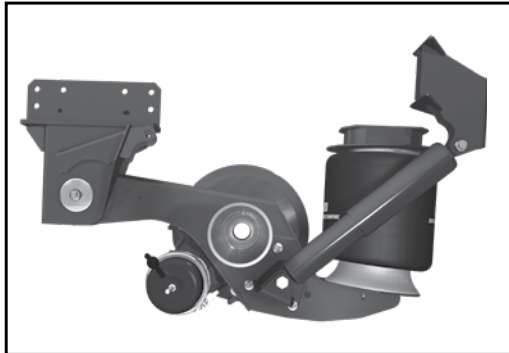

H PARTS LIST

SHOCK AND SHOCK STRAP

LIT NO: L1287

DATE: August 2020

REVISION: F

TABLE OF CONTENTS

INTRAAX® – Integrated Air Suspension Systems	2
HT™ Series – Air Suspensions	3
CONNEX® ST – Self-Steer Suspension System	7
CONNEX® – Unitized Air Suspension System.....	7
INTRAAX SP – Platform Air Slider Suspension Systems.....	7
VANTRAAX® – Integrated Air Slider Suspension Systems	8
HK™ Series – Air Slider Suspension	9

Rear Mounted Shock Absorbers MAXX22T™ Air Disc Brakes

Shock Straps Not Available

Forward Mounted Shock Absorbers Drum Brakes

Shock Straps Available

INTRAAX® AANT 23K & AAT 23K / 25K / 30K

RIDE HEIGHT (inches)	SHOCK TYPE	SHOCK PART NUMBER	QTY. PER AXLE	SHOCK STRAP KIT	QTY. PER AXLE
All	Standard	S-23566	2	S-23086-1	1
	Extended Service w/ High Damping	S-24023	2	S-23086-2	1
	Limited Rebound	S-23361	2	S-23086-7	1
	Australia Road Friendly	S-21699	2	S-23086-2	1

INTRAAX AANT 23K WITH HIGH CONTROL

RIDE HEIGHT (inches)	SHOCK TYPE	SHOCK PART NUMBER	QTY. PER AXLE	SHOCK STRAP KIT	QTY. PER AXLE
13	Standard	S-23651	2	S-23086-4	1
	Extended Service w/ High Damping	S-24579	2	S-23086-8	1
13.5 – 17	Standard	S-23361	2	S-23086-7	1
17	Australia Road Friendly	S-21699	2	S-23086-2	1