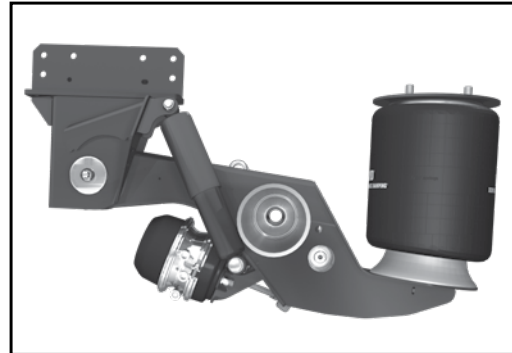

H PARTS LIST

SHOCK AND SHOCK STRAP

LIT NO: L1287

DATE: August 2020

REVISION: F

TABLE OF CONTENTS

INTRAAX® – Integrated Air Suspension Systems	2
HT™ Series – Air Suspensions	3
CONNEX® ST – Self-Steer Suspension System	7
CONNEX® – Unitized Air Suspension System.....	7
INTRAAX SP – Platform Air Slider Suspension Systems.....	7
VANTRAAX® – Integrated Air Slider Suspension Systems	8
HK™ Series – Air Slider Suspension	9

SHOCK AND SHOCK STRAP PARTS LIST

Shock straps for INTRAAX® suspensions are available only for Hendrickson's front mounted shock absorbers. Rear shock absorbers are required for low-ride suspensions (AANL 23K, AAL 25K, etc) that are specified with air disc brakes; there are no shock straps available for these suspensions.

Rear Mounted Shock Absorbers MAXX22T™ Air Disc Brakes

Shock Straps Not Available

Forward Mounted Shock Absorbers Drum Brakes

Shock Straps Available

INTRAAX® AANT 23K & AAT 23K / 25K / 30K

RIDE HEIGHT (inches)	SHOCK TYPE	SHOCK PART NUMBER	QTY. PER AXLE	SHOCK STRAP KIT	QTY. PER AXLE
All	Standard	S-23566	2	S-23086-1	1
	Extended Service w/ High Damping	S-24023	2	S-23086-2	1
	Limited Rebound	S-23361	2	S-23086-7	1
	Australia Road Friendly	S-21699	2	S-23086-2	1

INTRAAX AANT 23K WITH HIGH CONTROL

RIDE HEIGHT (inches)	SHOCK TYPE	SHOCK PART NUMBER	QTY. PER AXLE	SHOCK STRAP KIT	QTY. PER AXLE
13	Standard	S-23651	2	S-23086-4	1
	Extended Service w/ High Damping	S-24579	2	S-23086-8	1
13.5 – 17	Standard	S-23361	2	S-23086-7	1
17	Australia Road Friendly	S-21699	2	S-23086-2	1