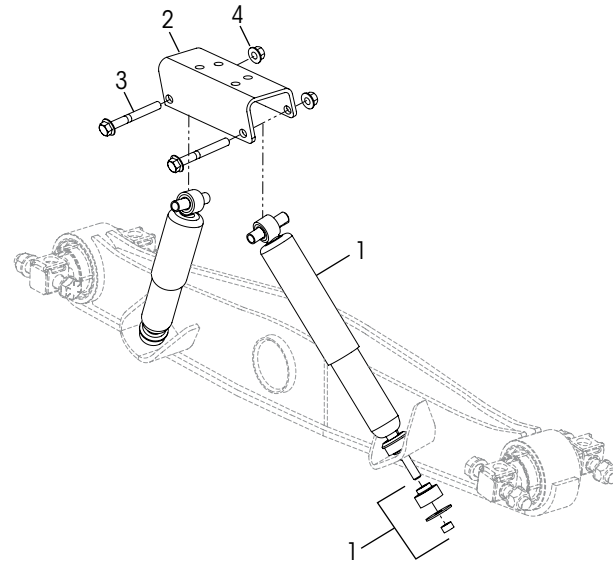

KEY NO.	PART NO.	DESCRIPTION	KIT QTY.
1		*Shock Absorber	4
2		*Upper Shock Bracket	4
3		*M16 x 2 x 140 mm Flange Bolt	4
4		*M16 x 2 Flange Nut	4

NOTES: * Item included in kit/assembly only, part not sold separately.