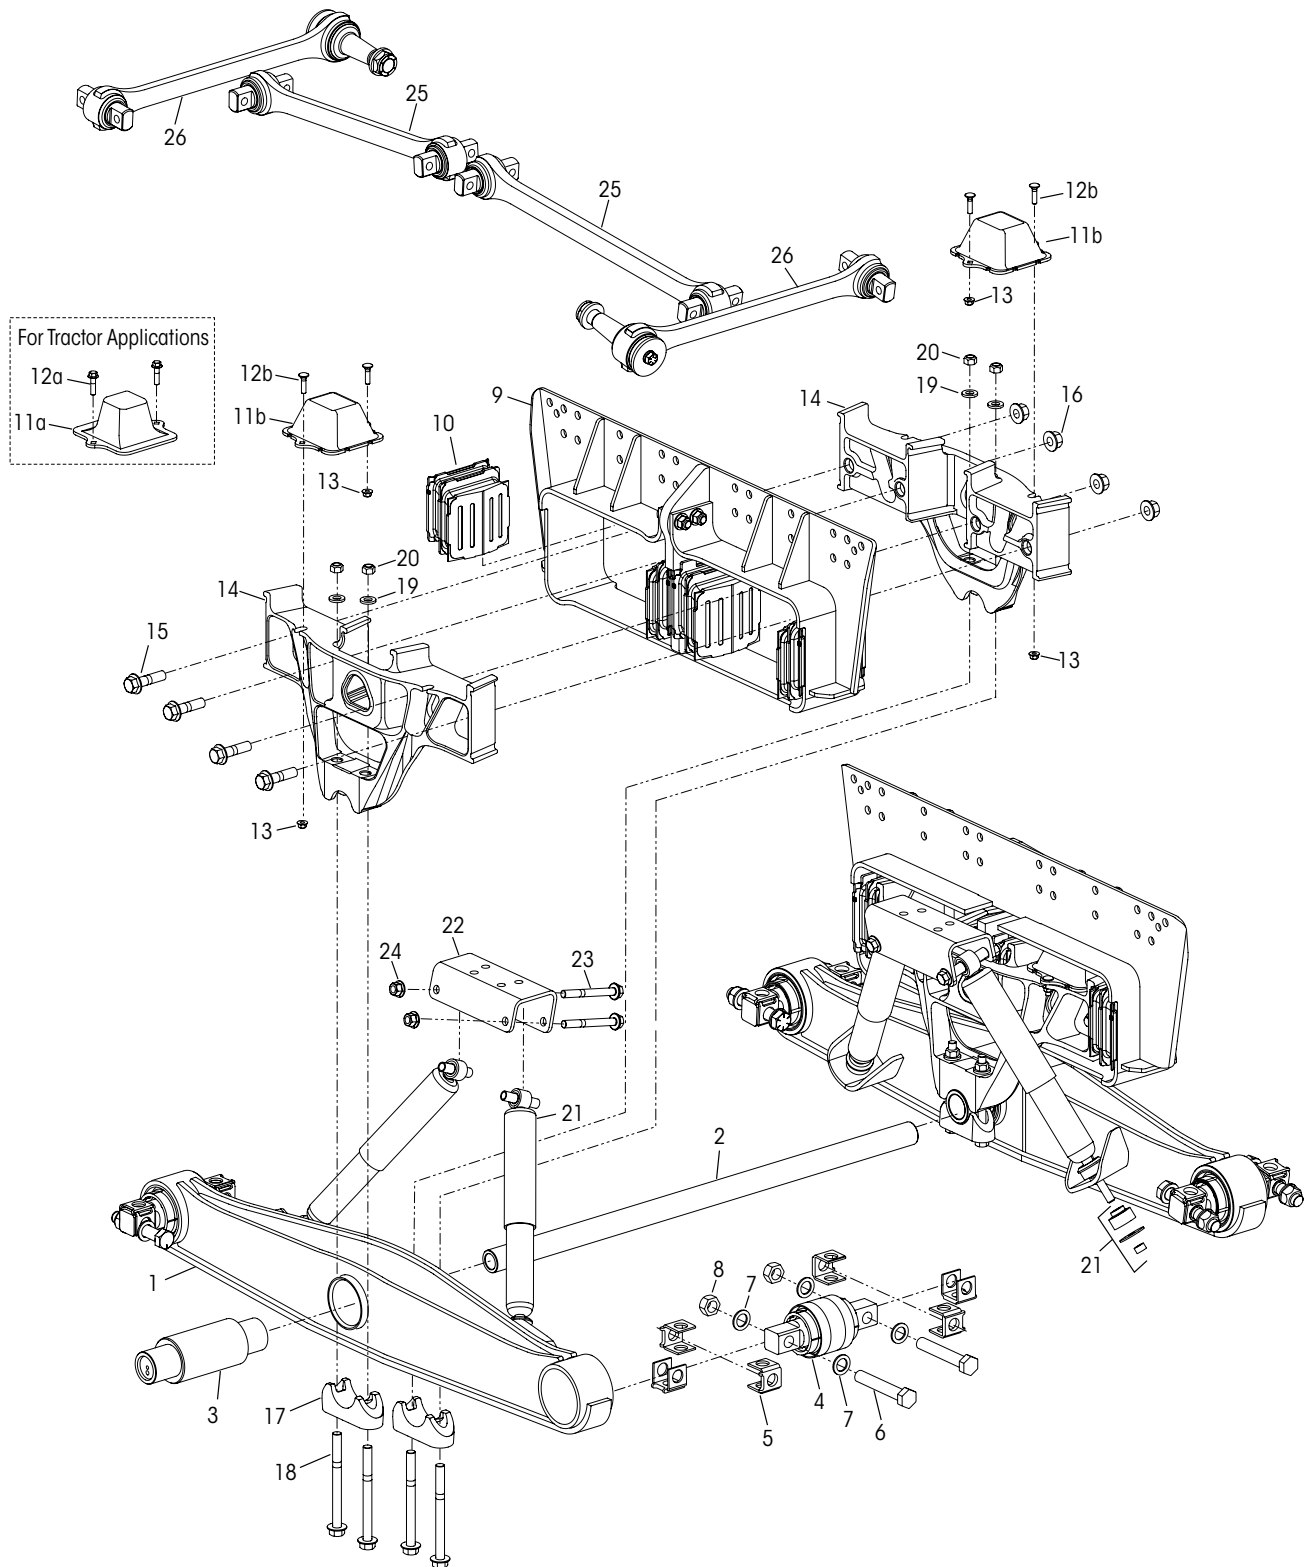

46K • 52K Capacity

ULTIMAAX® for International Truck Vehicles – Mexico, Central and South America

KEY NO.	PART NO.	DESCRIPTION	VEHICLE QTY.	KEY NO.	PART NO.	DESCRIPTION	VEHICLE QTY.
1	78489-540	Equalizing Beam Assembly with Shock Bracket 54" Beam Length, Includes Key Nos. 3-4	2			Progressive Load Spring Fasteners Service Kit, One Side	
	60961-759	Cross Tube Service Kit , Includes Key No. 2 and Weldable Loose Plug (Not Shown)			34013-196	Tractor, Includes Key Nos. 12a-13	
2	44642-008	Cross Tube - 1140 mm	1		60961-812	Truck, Includes Key Nos. 12b-13	
	60961-755	Equalizing Beam Bushings Service Kit, One Beam , Includes Key No. 3-4, 6-8, 18-20		12		*M10 x 1.5 x 6G Bolt	8
3	69538-000L	Center Bushing	2	a		Tractor, Flange Bolt, 40 mm	
	60961-752	End Bushing Service Kit, One Wheel End , Includes Key Nos. 4-8		b		Truck, Round Head Square Neck Bolt, 35 mm	
4		*Bar Pin End Bushing Assembly, Includes Key No. 5a		13		*M10 x 1.5 Flange Locknut	8
5		Bar Pin Shim	8	14	70886-000	Saddle Assembly	4
a	50130-000	0.19" / 0.19" Standard			34013-197	Saddle Only Fasteners Service Kit, One Side , Includes Key Nos. 15-16	
b	50131-000	0.25" / 0.12" Optional		15		*M20 x 1.5 x 75 mm Flange Bolt	8
c	57026-000	0.375" Optional flat shim		16		*M20 x 1.5 Flange Nut	8
		End Bushing Fasteners Service Kit , Includes Key Nos. 6-8		17	77205-001	Saddle Cap	4
	56659-001	Tandem			60961-768	Saddle Cap Fasteners Service Kit, One Side , Includes Key Nos. 18-20	
	56659-005	One Beam		18		*M16 x 2 x 6G x 180 mm Flange Bolt	8
	34013-104	One Wheel End		19		*M16 Flat Washer	8
6		*1"-8 UNC x 6" Bolt	8	20		*M16 x 2 x 6H Nut	8
7		*1" Hardened Washer	16	21		**Shock Absorber	4
8		*1"-8 UNC Locknut	8	a	60680-015L	46K	
9		Frame Hanger, 34.75" Width, 9.5" Ride Height	2	b	60680-016L	52K	
	80579-002	46K, 7" Axle Drop		22	77591-006	Upper Shock Bracket	4
	80579-003	52K, 7" Axle Drop			60961-818	Upper Shock Fasteners Service Kit, One Beam , Includes Key Nos. 23-24	
	80579-004	52K, 7¾" Axle Drop		23		*M16 x 2 x 140 mm Flange Bolt	4
		Shear and Progressive Load Spring Service Kit, One Side		24		*M16 x 2 Flange Nut	4
	60961-749	Tractor, Includes Key Nos. 10, 11a, 12a, 13, 15-16, 18-20, 28		25		TRAAX ROD™ Longitudinal Torque Rod, Straddle/Straddle, Includes Straddle Bushings	2
	60961-771	Truck, Includes Key Nos. 10, 11b, 12b, 13, 15-16, 18-20, 28			8240-0001-600	Front (Standard)	
	60961-750	Shear Spring Service Kit, One Hanger , Includes Key Nos. 10, 15-16, 18-20, 28			8240-0001-605	Front (Alternate)	
10		*Shear Spring	8		8240-0001-725	Rear (Standard)	
		Progressive Load Spring Service Kit, One Side			8240-0001-730	Rear (Alternate)	
	60961-751	Tractor, Includes Key Nos. 11a, 12a, 13			8240-0001-745	Rear (Alternate)	
	60961-822	Truck, Includes Key Nos. 11b, 12b, 13		26	8244-0099-610	***TRAAX ROD Transverse Torque Rod Straddle/Taper, Includes Straddle and Taper Bushings	2
11		*Progressive Load Spring	4			Torque Rod Shim (Not Shown)	As Req.
a		Tractor		27	49689-000L		As Req.
b		Truck		28	70867-001	P-80 Lubricant - 10 ml (Not Shown)	