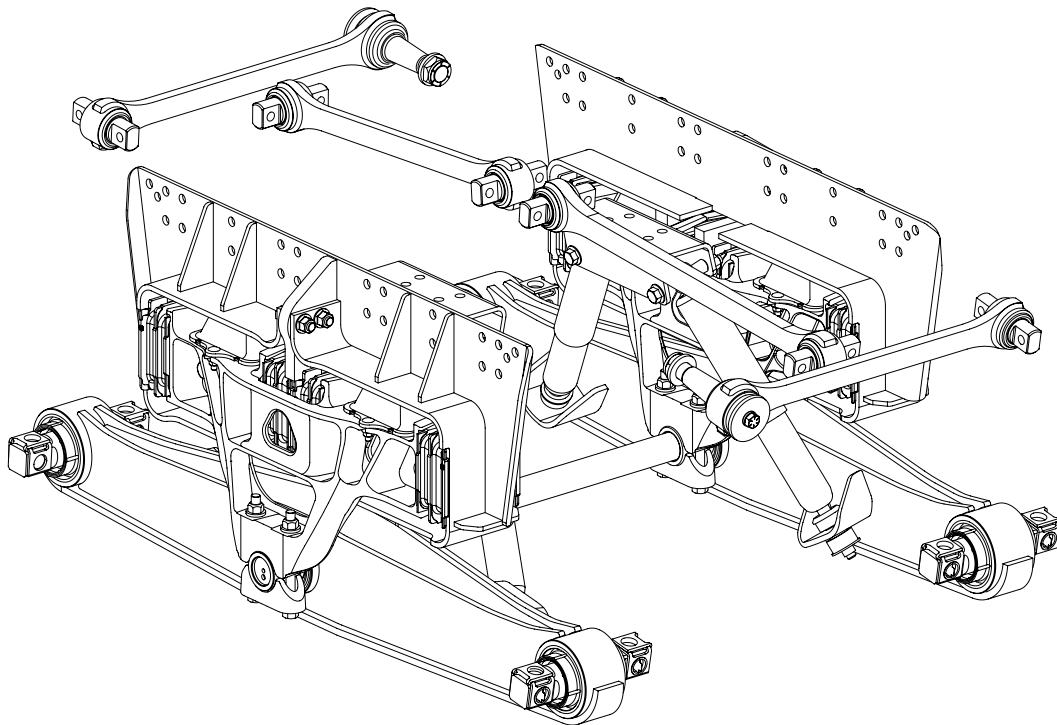

46K • 52K Capacity

ULTIMAAX® for International Truck Vehicles – Mexico, Central and South America

KEY NO.	PART NO.	DESCRIPTION	VEHICLE QTY.	KEY NO.	PART NO.	DESCRIPTION	VEHICLE QTY.
1	78489-540	Equalizing Beam Assembly with Shock Bracket 54" Beam Length, Includes Key Nos. 3-4	2			Progressive Load Spring Fasteners Service Kit, One Side	
	60961-759	Cross Tube Service Kit , Includes Key No. 2 and Weldable Loose Plug (Not Shown)			34013-196	Tractor, Includes Key Nos. 12a-13	
2	44642-008	Cross Tube - 1140 mm	1		60961-812	Truck, Includes Key Nos. 12b-13	
	60961-755	Equalizing Beam Bushings Service Kit, One Beam , Includes Key No. 3-4, 6-8, 18-20		12		*M10 x 1.5 x 6G Bolt	8
3	69538-000L	Center Bushing	2	a		Tractor, Flange Bolt, 40 mm	
	60961-752	End Bushing Service Kit, One Wheel End , Includes Key Nos. 4-8		b		Truck, Round Head Square Neck Bolt, 35 mm	
4		*Bar Pin End Bushing Assembly, Includes Key No. 5a		13		*M10 x 1.5 Flange Locknut	8
5		Bar Pin Shim	8	14	70886-000	Saddle Assembly	4
a	50130-000	0.19" / 0.19" Standard			34013-197	Saddle Only Fasteners Service Kit, One Side , Includes Key Nos. 15-16	
b	50131-000	0.25" / 0.12" Optional		15		*M20 x 1.5 x 75 mm Flange Bolt	8
c	57026-000	0.375" Optional flat shim		16		*M20 x 1.5 Flange Nut	8
		End Bushing Fasteners Service Kit , Includes Key Nos. 6-8		17	77205-001	Saddle Cap	4
	56659-001	Tandem			60961-768	Saddle Cap Fasteners Service Kit, One Side , Includes Key Nos. 18-20	
	56659-005	One Beam		18		*M16 x 2 x 6G x 180 mm Flange Bolt	8
	34013-104	One Wheel End		19		*M16 Flat Washer	8
6		*1"-8 UNC x 6" Bolt	8	20		*M16 x 2 x 6H Nut	8
7		*1" Hardened Washer	16	21		**Shock Absorber	4
8		*1"-8 UNC Locknut	8	a	60680-015L	46K	
9		Frame Hanger, 34.75" Width, 9.5" Ride Height	2	b	60680-016L	52K	
	80579-002	46K, 7" Axle Drop		22	77591-006	Upper Shock Bracket	4
	80579-003	52K, 7" Axle Drop			60961-818	Upper Shock Fasteners Service Kit, One Beam , Includes Key Nos. 23-24	
	80579-004	52K, 7¾" Axle Drop		23		*M16 x 2 x 140 mm Flange Bolt	4
		Shear and Progressive Load Spring Service Kit, One Side		24		*M16 x 2 Flange Nut	4
	60961-749	Tractor, Includes Key Nos. 10, 11a, 12a, 13, 15-16, 18-20, 28		25		TRAAX ROD™ Longitudinal Torque Rod, Straddle/Straddle, Includes Straddle Bushings	2
	60961-771	Truck, Includes Key Nos. 10, 11b, 12b, 13, 15-16, 18-20, 28			8240-0001-600	Front (Standard)	
	60961-750	Shear Spring Service Kit, One Hanger , Includes Key Nos. 10, 15-16, 18-20, 28			8240-0001-605	Front (Alternate)	
10		*Shear Spring	8		8240-0001-725	Rear (Standard)	
		Progressive Load Spring Service Kit, One Side			8240-0001-730	Rear (Alternate)	
	60961-751	Tractor, Includes Key Nos. 11a, 12a, 13			8240-0001-745	Rear (Alternate)	
	60961-822	Truck, Includes Key Nos. 11b, 12b, 13		26	8244-0099-610	***TRAAX ROD Transverse Torque Rod Straddle/Taper, Includes Straddle and Taper Bushings	2
11		*Progressive Load Spring	4			Torque Rod Shim (Not Shown)	As Req.
a		Tractor		27	49689-000L		As Req.
b		Truck		28	70867-001	P-80 Lubricant - 10 ml (Not Shown)	