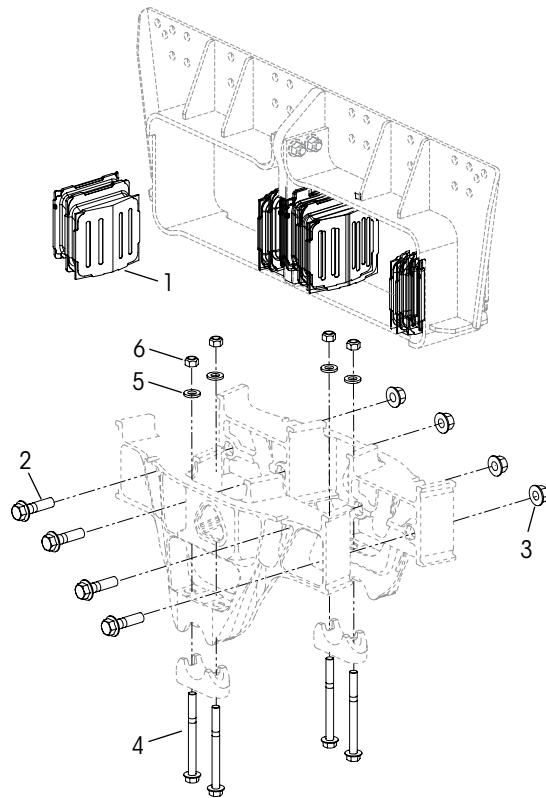

■ Service Kits

Service Kit No. | Shear Spring
60961-750 | One Hanger

KEY NO.	PART NO.	DESCRIPTION	KIT QTY.
1		*Shear Spring	4
2		*M20 x 1.5 x 75 mm Flange Bolt	4
3		*M20 x 1.5 Flange Nut	4
4		*M16 x 2 x 6G x 180 mm Flange Bolt	4
5		*M16 Flat Washer	4
6		*M16 x 2 x 6H Nut	4
7	70867-001	P-80 Lubricant - 10 ml (Not Shown)	2

Service Kit No. | Aftermarket Shock Absorber
34013-304 - 46K | Axle Set
34013-305 - 52K | for Truck Applications