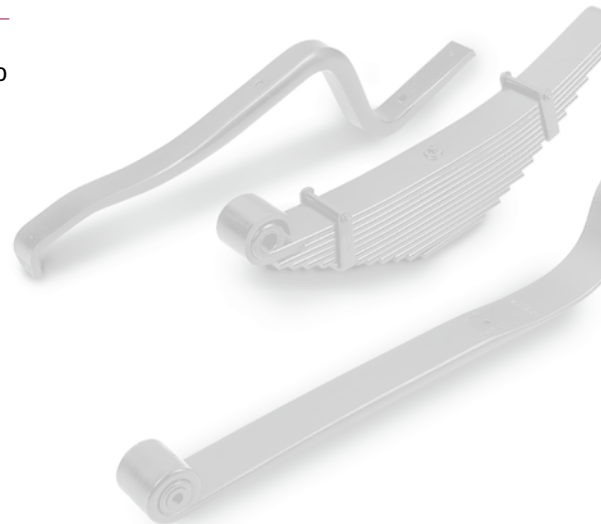

Monoleaf Spring

Innovative spring design provides truck steer axles with a more efficient suspension system and significant weight savings.

Off-Road Bogie Spring

Rear heavy-section parabolic springs designed and produced for a variety of off-road applications.

Parabolic Taper-Leaf Spring

Custom designed for a variety of on-highway and off-road applications.

Multi-Leaf Spring

Rugged yet efficient design to suit a variety of demanding applications.

Airlinks

Suspension main support members provide excellent ride without sacrificing handling.

Z-Spring

High-performing air suspension main support members provide enhanced durability.

Solid and Tube Stabilizers

The advantages of tube stabilizers are becoming increasingly important in weight-critical applications in the new generation of trucks.

Advanced Bushings

High-performance and durable elastomer products that provide tuneable features to meet a wide range of demanding commercial vehicle applications.

Call Hendrickson at **630.910.2800** or **855.RIDERED (743.3733)** for additional information.