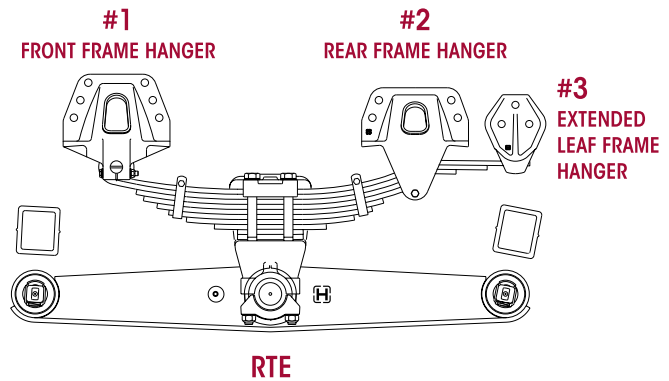

Introduction

This RT/RTE Frame Hanger Selection Guide is intended to aid in the proper identification for aftermarket replacement of originally equipped RT/RTE/RU/RUE/U/UE drilled hangers.

Refer to RT/RTE suspension Hendrickson publications:

- SP-168 for part numbers, exploded views, service kits and service tools.
- 17730-070, 17730-149 and 17730-214 for proper maintenance, service, repair and rebuild instructions.

The latest version of these publications are available on-line at www.hendrickson-intl.com.

Selection Guide Instructions

STEP 1

Identify Hanger

STEP 2

Find Bolt Hole Pattern Dimensions

Common 6 - Hole Bolt Patterns

A	B	C
2 1/16"	5 3/8"	7 5/8"
2 1/16"	4 1/2"	6 7/16"