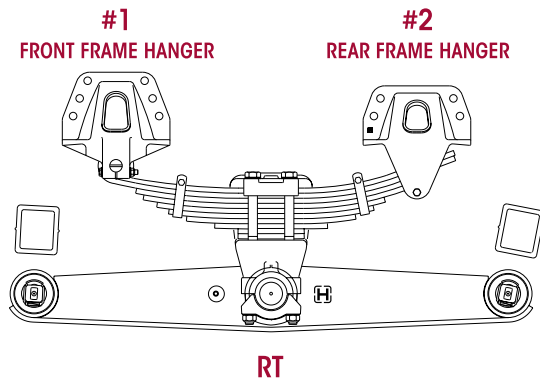

Introduction

This RT/RTE Frame Hanger Selection Guide is intended to aid in the proper identification for aftermarket replacement of originally equipped RT/RTE/RU/RUE/U/UE drilled hangers.

Refer to RT/RTE suspension Hendrickson publications:

- SP-168 for part numbers, exploded views, service kits and service tools.
- 17730-070, 17730-149 and 17730-214 for proper maintenance, service, repair and rebuild instructions.

The latest version of these publications are available on-line at www.hendrickson-intl.com.

Selection Guide Instructions

STEP 1

Identify Hanger

STEP 2

Find Bolt Hole Pattern Dimensions

Common 6 - Hole Bolt Patterns

A	B	C
2 1/16"	5 3/8"	7 5/8"
2 1/16"	4 1/2"	6 7/16"