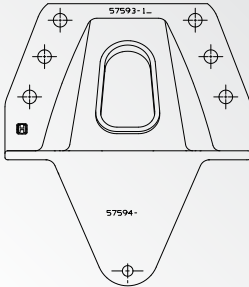

RT/RTE 48K/50K/52K